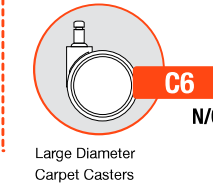

BASE OPTIONS

MESH COLORS

MODEL	BLACK	GRAY	SILVER			
M1	M11	M12	M13			
M2	M21	M22	M23	M24	M25	
M2	M26	M27	M28			
M3	M31	M32	M33			
M4	M40	M41	M42	M43	M44	M46
M4	M47	M48	M49	M50	M51	M52

M1 MESH
NC
M2, M3, M4 MESH
$25