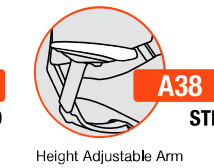

ARM OPTIONS