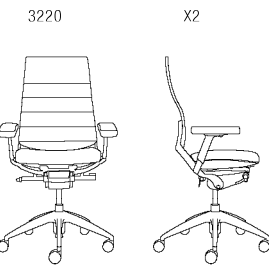

UPHOLSTERED BACK - UB

CREATING COSMO MODEL NUMBER

PACKAGING NOTES

CODE	DESCRIPTION	LIST UPCHARGE
AB	ASSEMBLED IN BAG	\$0
BAC	BACK ASSEMBLED IN CARTON	\$0

MODEL CONTROL DESCRIPTION

UPHOLSTERED MID-BACK DYNAMIC SYNCHRO TILT

ARM FABRIC/LEATHER

	A	B/COM	C	D	E	F	G	L3/COL	L4	L5
A31	1333	1383	1418	1453	1513	1568	1643	1583	1623	1853
A38	1333	1383	1418	1453	1513	1568	1643	1583	1623	1853

SEAT SLIDER (SS) - STANDARD

FEATURES

- Integrated seat slider
- 11-position tilt lock
- 10° forward tilt
- Side knob tension adjustment
- 2,6:1 back-to-seat tilt ratio
- 360° swivel
- Pneumatic cylinder height adjustment

DIMENSIONS

WIDTH: 26.0-28.5
DEPTH: 25.0
HEIGHT: 40.0-44.5
SEAT WIDTH: 20.0
SEAT DEPTH: 17.5-20.0
SEAT HEIGHT: 17.5-22.0
BACK WIDTH: 19.5
BACK HEIGHT: 22.0
COM: 1.6 YD
COL: 33.0 SQ FT
WEIGHT: 42.0 LB

ARM OPTIONS