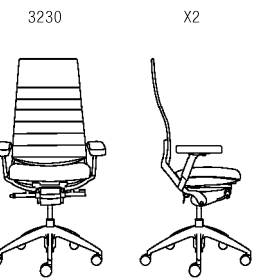

DIMENSIONS

WIDTH: 26.0-28.5
DEPTH: 25.0
HEIGHT: 40.0-44.5
SEAT WIDTH: 20.0
SEAT DEPTH: 17.5-20.0
SEAT HEIGHT: 17.5-22.0
BACK WIDTH: 19.5
BACK HEIGHT: 22.0
COM: 1.6 YD
COL: 33.0 SQ FT
WEIGHT: 42.0 LB

ARM OPTIONS

A31
STD
Soft Touch Fixed Cantilever Arm - Black

A38
STD
Height Adjustable Arm

CASTERS

C7
STD
Chrome-Accented Hard Floor and Carpet Casters (Standard with Polished Base)

C6S
\$35
Large Diameter Hard Floor and Carpet Casters

C6
N/C
Large Diameter Carpet Casters

UPHOLSTERED HIGH-BACK DYNAMIC SYNCHRO TILT

	A	B/COM	C	D	E	F	G	L3/COL	L4	L5
A31	1433	1493	1533	1568	1628	1683	1758	1663	1683	1953
A38	1433	1493	1533	1568	1628	1683	1758	1663	1683	1953