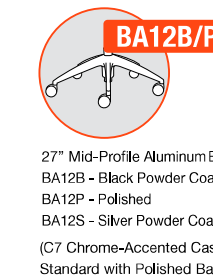

BASE OPTIONS

MESH COLORS

MODEL	BLACK	GRAY	SILVER			
M1	M11	M12	M13			
M2	M21	M22	M23	M24	M25	
M2	M26	M27	M28			
M3	M31	M32	M33			
M4	M40	M41	M42	M43	M44	M46
M4	M47	M48	M49	M50	M51	M52

M1 MESH
NC
M2, M3, M4 MESH
$25