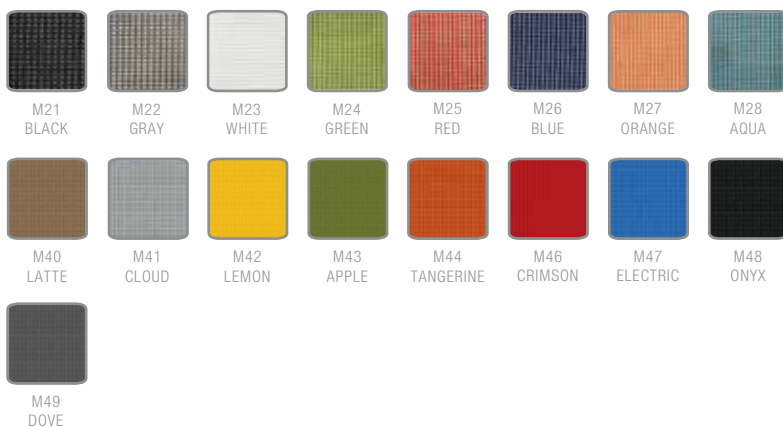

MESH OPTIONS