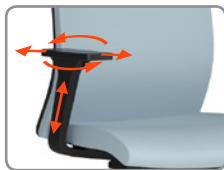

A36
HEIGHT ADJUSTABLE
PIVOT/SLIDE ARM