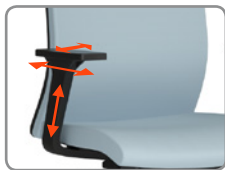

A23B
6-WAY HEIGHT ADJUSTABLE ARM
WITH SLIDING PAD
BLACK