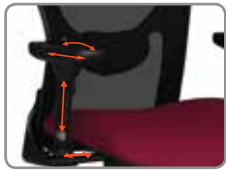

ARM OPTIONS

A6/A7
A6 - HEIGHT ADJUSTABLE PIVOT/
SLIDE ARM
A7 - HEIGHT/WIDTH ADJUSTABLE
PIVOT/SLIDE ARM