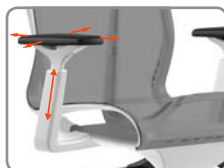

STATEMENT OF LINE

MID-SCALE 3300

FULL-SCALE 3310

STOOLS 3306/3308

GUEST 3300-GT/3310-GT

OVERALL WIDTH	28.0	28.0	28.0	23.0
OVERALL DEPTH	27.5	27.5	27.5	27.0
OVERALL HEIGHT	34.0-38.5	39.5-44.0	43.5-53.5/39.5-47.5	37.0/37.5
SEAT WIDTH	19.0	19.0	19.0	19.0/19.5
SEAT DEPTH	16.0	17.0	16.0	16.0/17.0
SEAT HEIGHT	16.5-21.0	16.5-21.0	26.0-36.0/22.0-30.0	19.5
BACK WIDTH	18.0	18.0	18.0	17.0
BACK HEIGHT	19.5	23.5	19.5	23.0/23.5
COM	2.0 YDS	2.0 YDS	2.0 YDS	2.0 YDS
WEIGHT	26.0	29.0	32.0/31.0	25.0 LB/27.0 LB

All dimensions are in inches

ARM OPTIONS

A34
NYLON LOOP ARM

A35
HEIGHT ADJUSTABLE ARM
W/SLIDING PAD

K3
KNEE TILT

S3
SWIVEL TILT

CONTROL OPTIONS

ADJUSTABLE LUMBAR