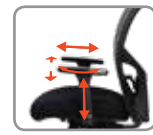

Y1
SIMPLE SYNCHRO

Y3
FULL SYNCHRO

S3
SWIVEL TILT

ARMS

A8B
HEIGHT ADJUSTABLE

A205
HEIGHT ADJUSTABLE

A36
8-WAY ADJUSTABLE

A36
8-WAY ADJUSTABLE