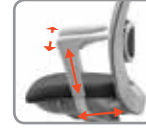

SLIDEBACK ARMS
HEIGHT/WIDTH ADJUSTABLE